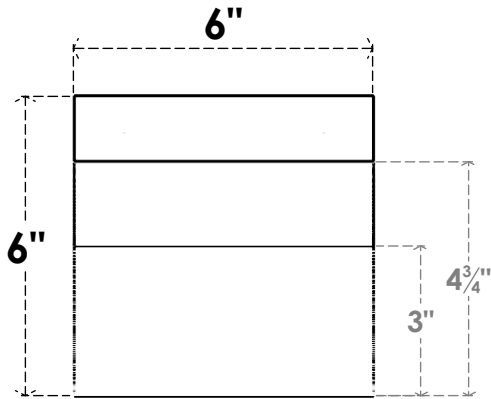

ITEM NUMBER: RFTURO060X06000X32000X006DEL00RCPR

6"W X 6"H X 32"L TIMBERTHANE ROUGH CEDAR DEL MONTE FAUX WOOD OPEN RAFTER TAIL, 6"L END, PRIMED TAN

ISOMETRIC

GENERATED DATE : 03/02/2023

EKENA MILLWORK
2300 WEST MAIN ST.
CLARKSVILLE, TX 75426
TOLL FREE: 866-607-0453
WWW.EKENAMILLWORK.COM

NOTES

1. INSTALLATION TO BE COMPLETED IN ACCORDANCE WITH MANUFACTURER'S SPECIFICATIONS.
2. DRAWING MAY NOT BE TO SCALE
3. THIS DRAWING IS INTENDED FOR DESIGN AND PLANNING PURPOSES ONLY.
4. ALL INFORMATION CONTAINED HEREIN WAS CURRENT AT THE TIME OF DEVELOPMENT BUT MUST BE REVIEWED AND APPROVED BY THE PRODUCT MANUFACTURER TO BE CONSIDERED ACCURATE.
5. TIMBERTHANE ARCHITECTURAL PRODUCTS ARE MADE FROM HIGH DENSITY URETHANE AND COME FACTORY PRIMED