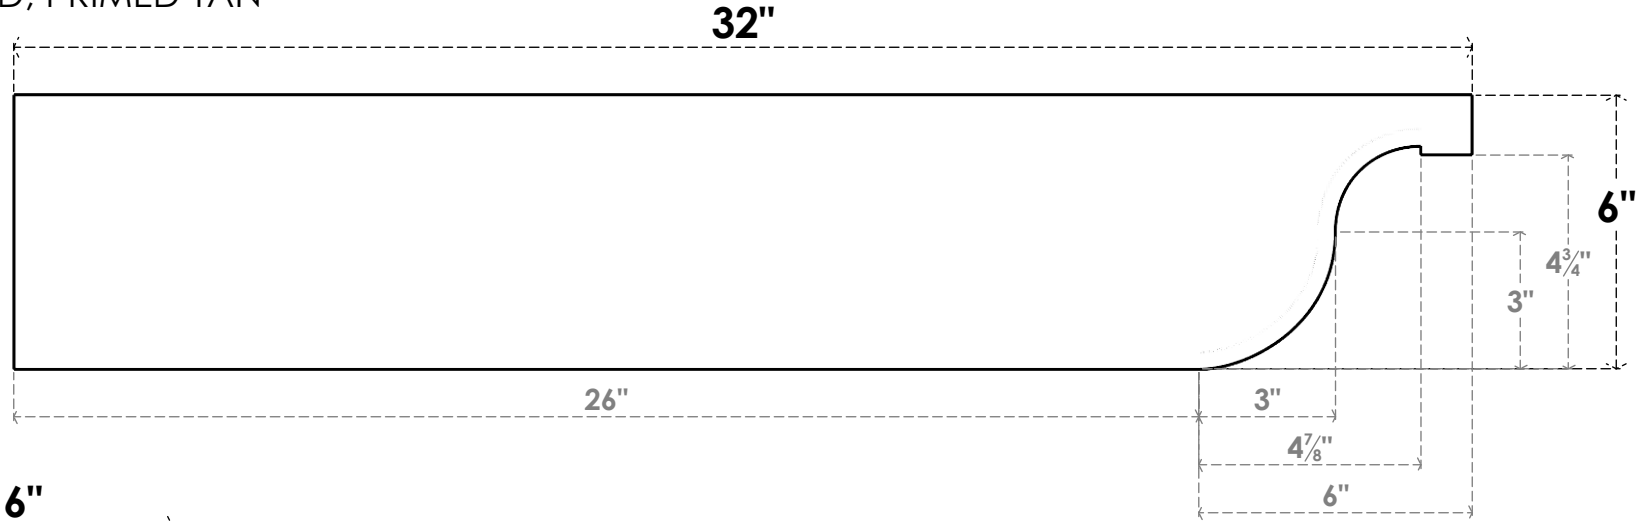

ITEM NUMBER: RFTURO060X06000X32000X006DEL00RCPR

6"W X 6"H X 32"L TIMBERTHANE ROUGH CEDAR DEL MONTE FAUX WOOD OPEN RAFTER TAIL, 6"L END, PRIMED TAN

ISOMETRIC

GENERATED DATE : 03/02/2023

EKENA MILLWORK
2300 WEST MAIN ST.
CLARKSVILLE, TX 75426
TOLL FREE: 866-607-0453
WWW.EKENAMILLWORK.COM

NOTES

1. INSTALLATION TO BE COMPLETED IN ACCORDANCE WITH MANUFACTURER'S SPECIFICATIONS.
2. DRAWING MAY NOT BE TO SCALE
3. THIS DRAWING IS INTENDED FOR DESIGN AND PLANNING PURPOSES ONLY.
4. ALL INFORMATION CONTAINED HEREIN WAS CURRENT AT THE TIME OF DEVELOPMENT BUT MUST BE REVIEWED AND APPROVED BY THE PRODUCT MANUFACTURER TO BE CONSIDERED ACCURATE.
5. TIMBERTHANE ARCHITECTURAL PRODUCTS ARE MADE FROM HIGH DENSITY URETHANE AND COME FACTORY PRIMED