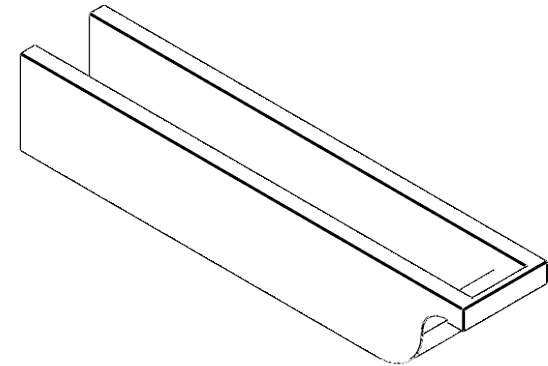

ITEM NUMBER: RFTURO060X06000X32000X006DEL00RCPR

6"W X 6"H X 32"L TIMBERTHANE ROUGH CEDAR DEL MONTE FAUX WOOD OPEN RAFTER TAIL, 6"L END, PRIMED TAN

ISOMETRIC

GENERATED DATE : 03/02/2023

EKENA MILLWORK
2300 WEST MAIN ST.
CLARKSVILLE, TX 75426
TOLL FREE: 866-607-0453
WWW.EKENAMILLWORK.COM

NOTES

1. INSTALLATION TO BE COMPLETED IN ACCORDANCE WITH MANUFACTURER'S SPECIFICATIONS.
2. DRAWING MAY NOT BE TO SCALE
3. THIS DRAWING IS INTENDED FOR DESIGN AND PLANNING PURPOSES ONLY.
4. ALL INFORMATION CONTAINED HEREIN WAS CURRENT AT THE TIME OF DEVELOPMENT BUT MUST BE REVIEWED AND APPROVED BY THE PRODUCT MANUFACTURER TO BE CONSIDERED ACCURATE.
5. TIMBERTHANE ARCHITECTURAL PRODUCTS ARE MADE FROM HIGH DENSITY URETHANE AND COME FACTORY PRIMED